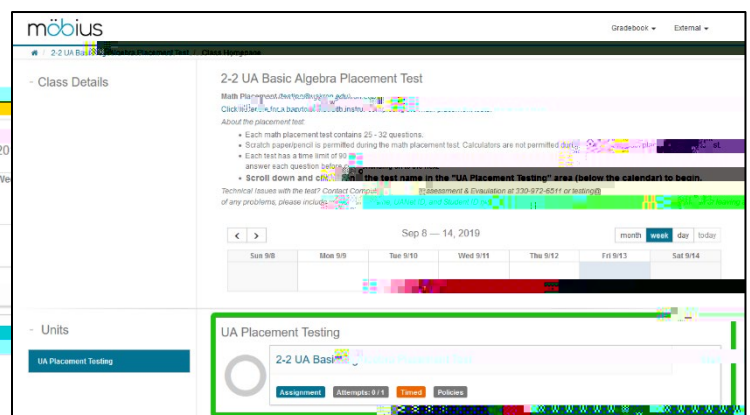

by clicking on the test name.