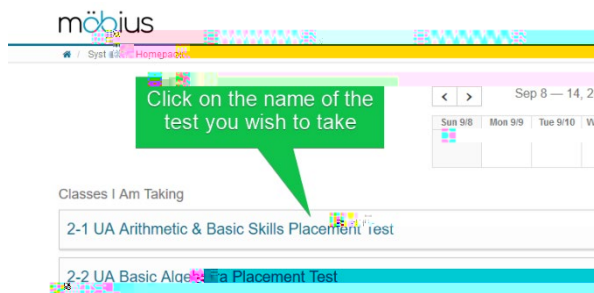

by clicking on the test name.